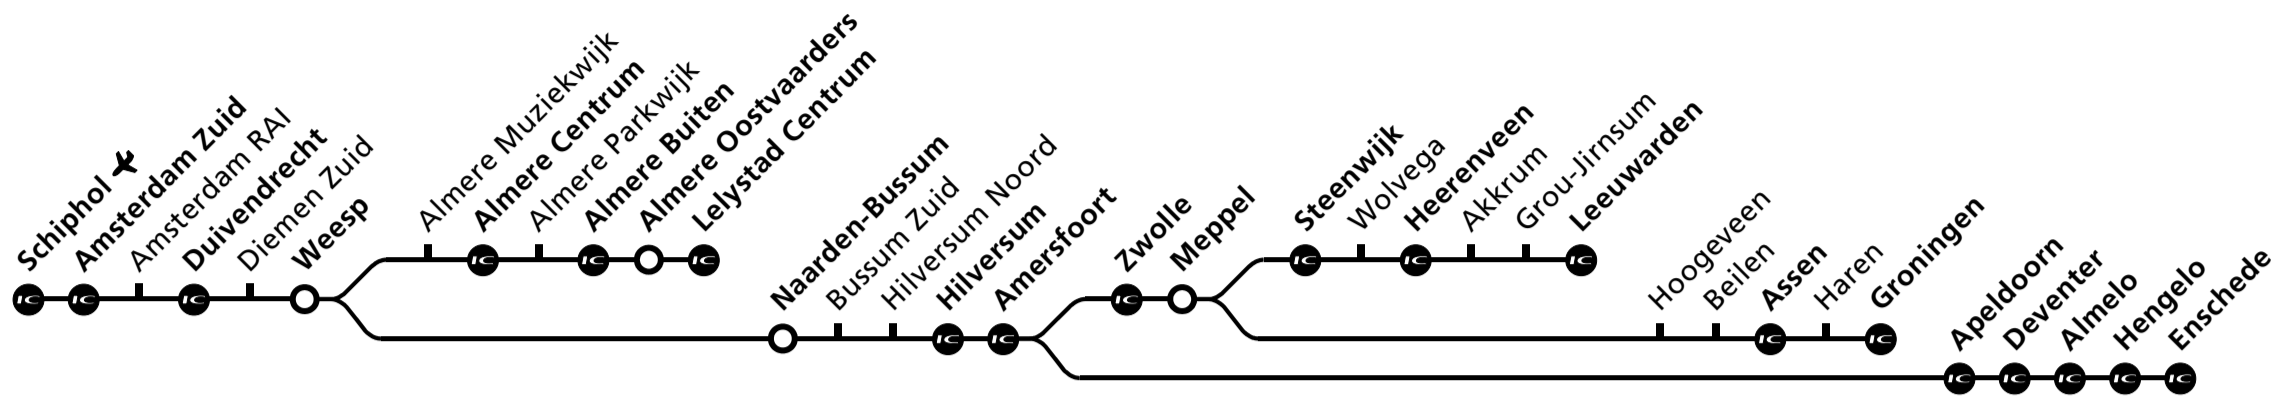

Duivendrecht, Lelystad/Hilversum, Amersfoort, Groningen/Leeuwarden/ Enschede

Intercity's stoppen alleen op de met aangegeven stations/Intercity-trains only call at stations marked with .
Sprinters stoppen op alle stations, tenzij anders vermeld/Sprinters call at all stations, unless otherwise stated.