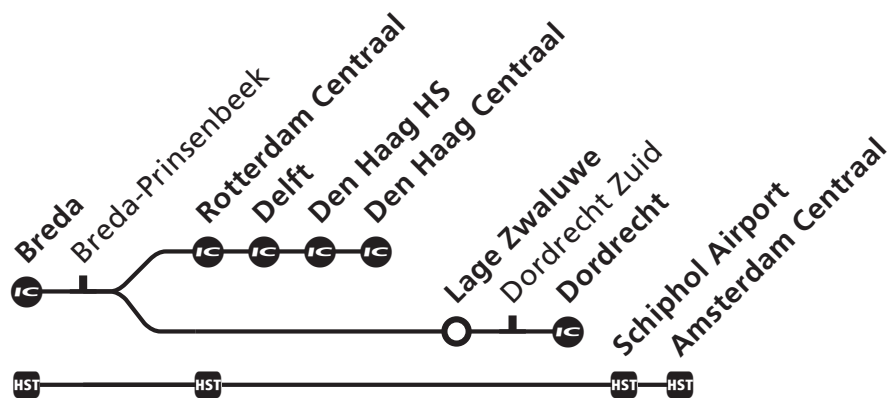

# Dordrecht/Rotterdam, Den Haag/Schiphol Airport, Amsterdam

Intercity direct rijdt over de Hogesnelheidslijn en stopt alleen op de met HST aangegeven stations/ Intercity direct (High Speed Train) only calls at stations marked with HST

Table with columns: Vertrektijd/Departure, Treinen rijden op/Trains run on, Spoor/Platf., Soort trein/Transportation, Eindbestemming/Destination. Rows show train schedules from 5:40 to 5:53, 6:05 to 6:45, 7:05 to 7:53, 8:05 to 8:45, 9:05 to 9:53, 10:05 to 10:53, 11:05 to 11:53, 12:05 to 12:45, 13:05 to 13:53, 14:05 to 14:53.

Table with columns: Vertrektijd/Departure, Treinen rijden op/Trains run on, Spoor/Platf., Soort trein/Transportation, Eindbestemming/Destination. Rows show train schedules from 15:05 to 15:53, 16:05 to 16:45, 17:05 to 17:53, 18:05 to 18:45, 19:05 to 19:53, 20:05 to 20:53, 21:10 to 21:53, 22:10 to 22:53, 23:10 to 23:53, 0:10 to 0:53.